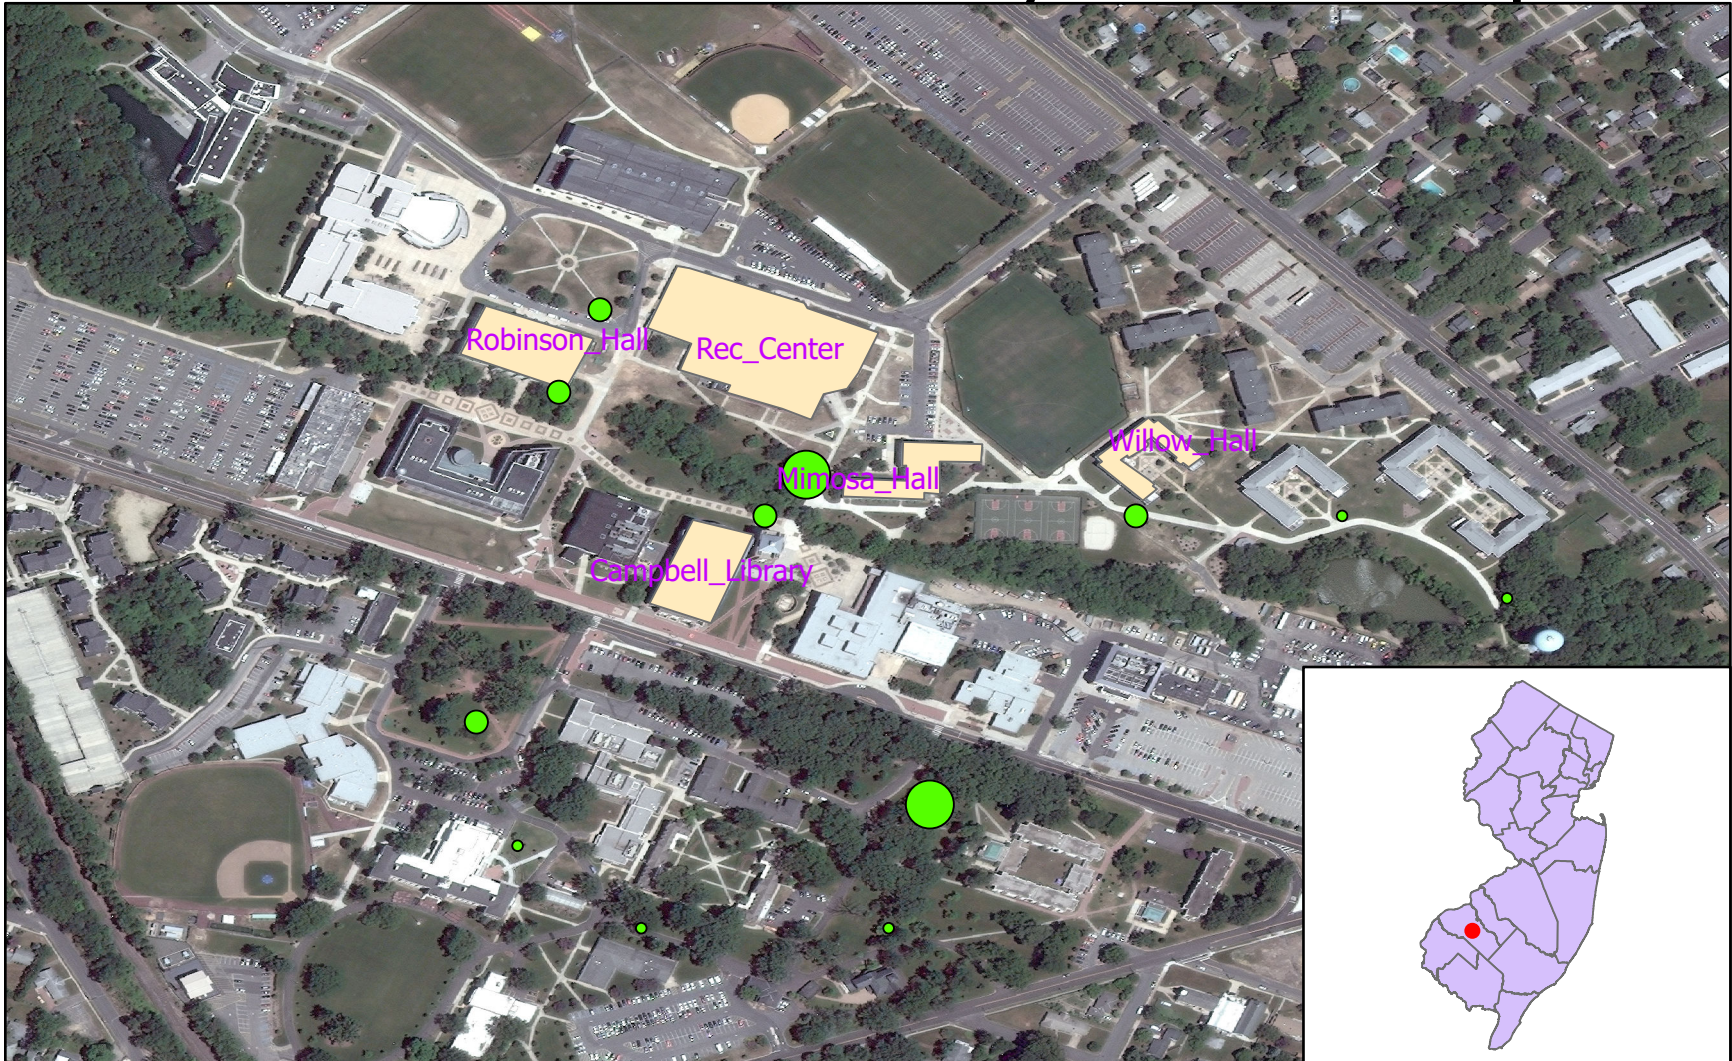

# Trees of Rowan University's Main Campus

## Campus Trees

Height (US Feet)

- 20 - 35
- 36 - 55
- 56 - 100
- Buildings

0 0.03 0.06 0.12 Miles